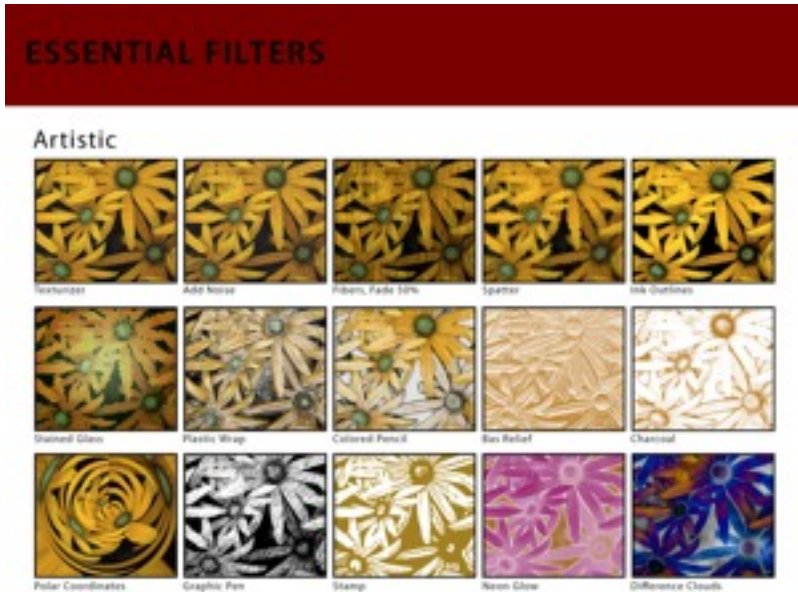

# FILTERS

- 1) First download the Great Wall picture on my website.
- 2) Using this picture, change it **FIVE** times, using **FIVE** different filters. You may use the filters from the drop down menu, or from the adjustment panel menu.
- 3) Put all five photos in one folder titled: filters\_student

## MORE FILTERS...

- 4) Then using your Bird's Eye and Worm's Eye photos, please choose **FIVE** photos to apply a filter to. Please add these photos to your filter photo and place in the share.

You should have a grand total of **10 photos** in your folder.